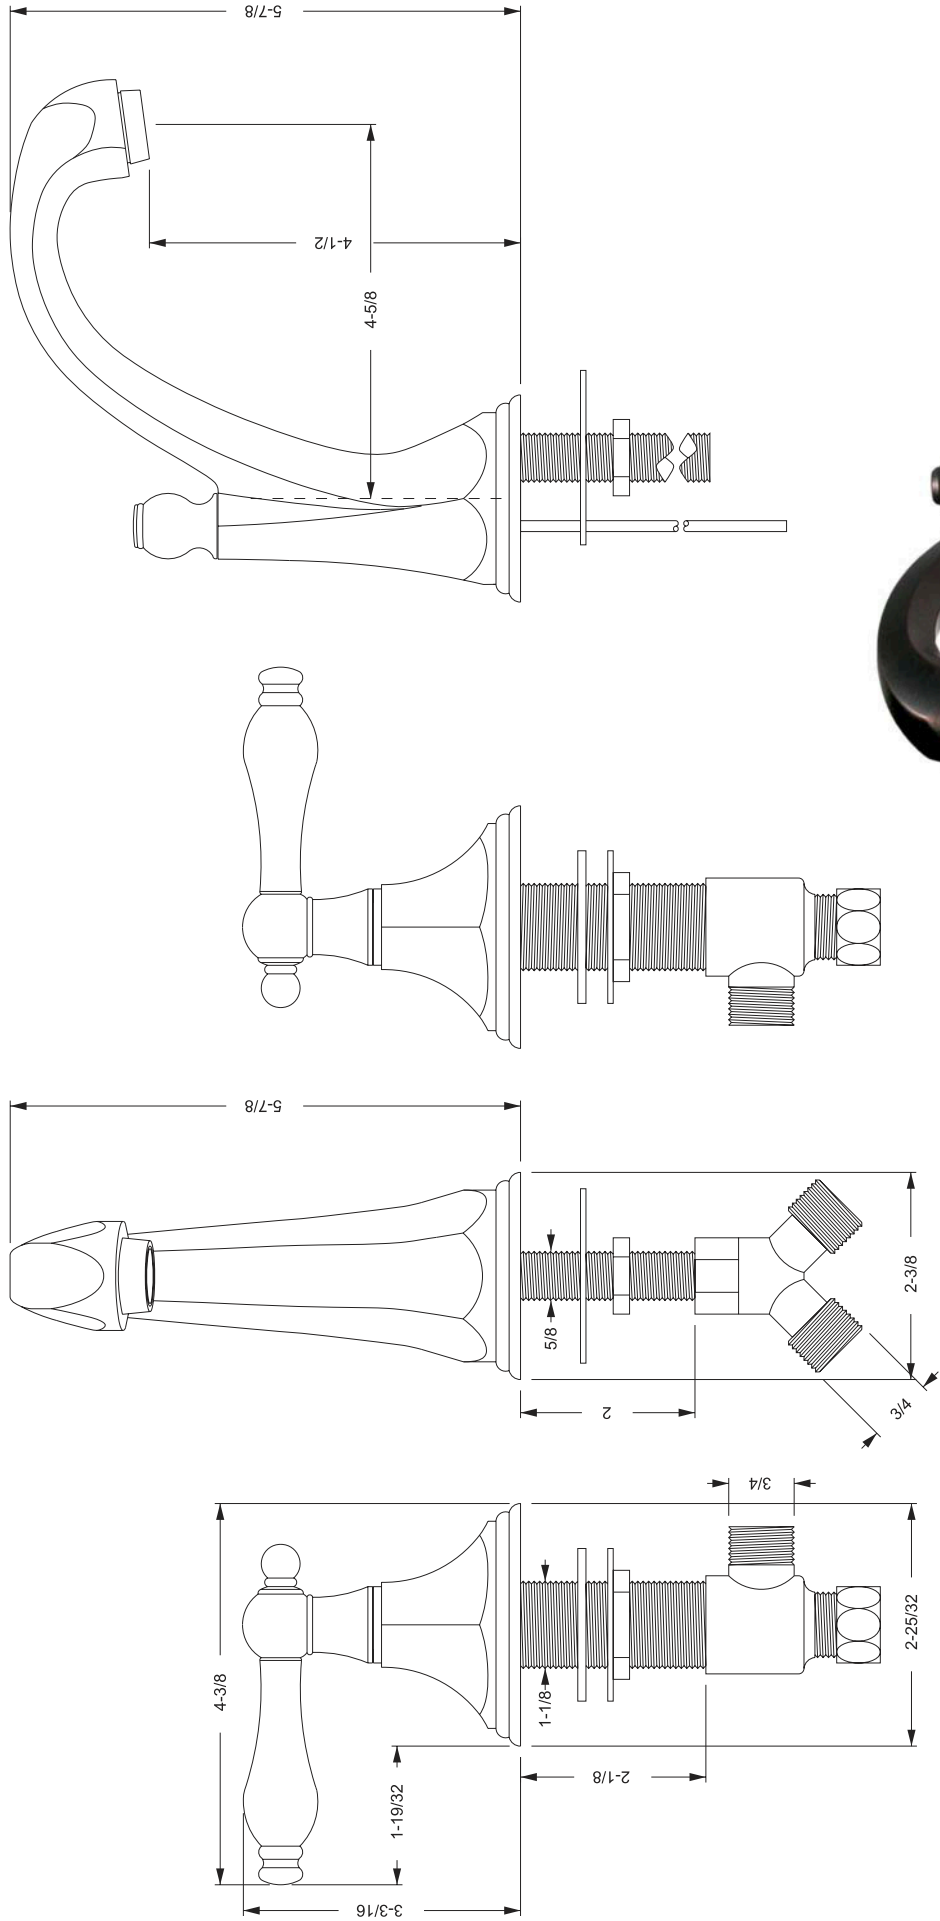

**MODEL # DV927CL-xx**

**Venus**  
Double Handle Spread Set Faucet